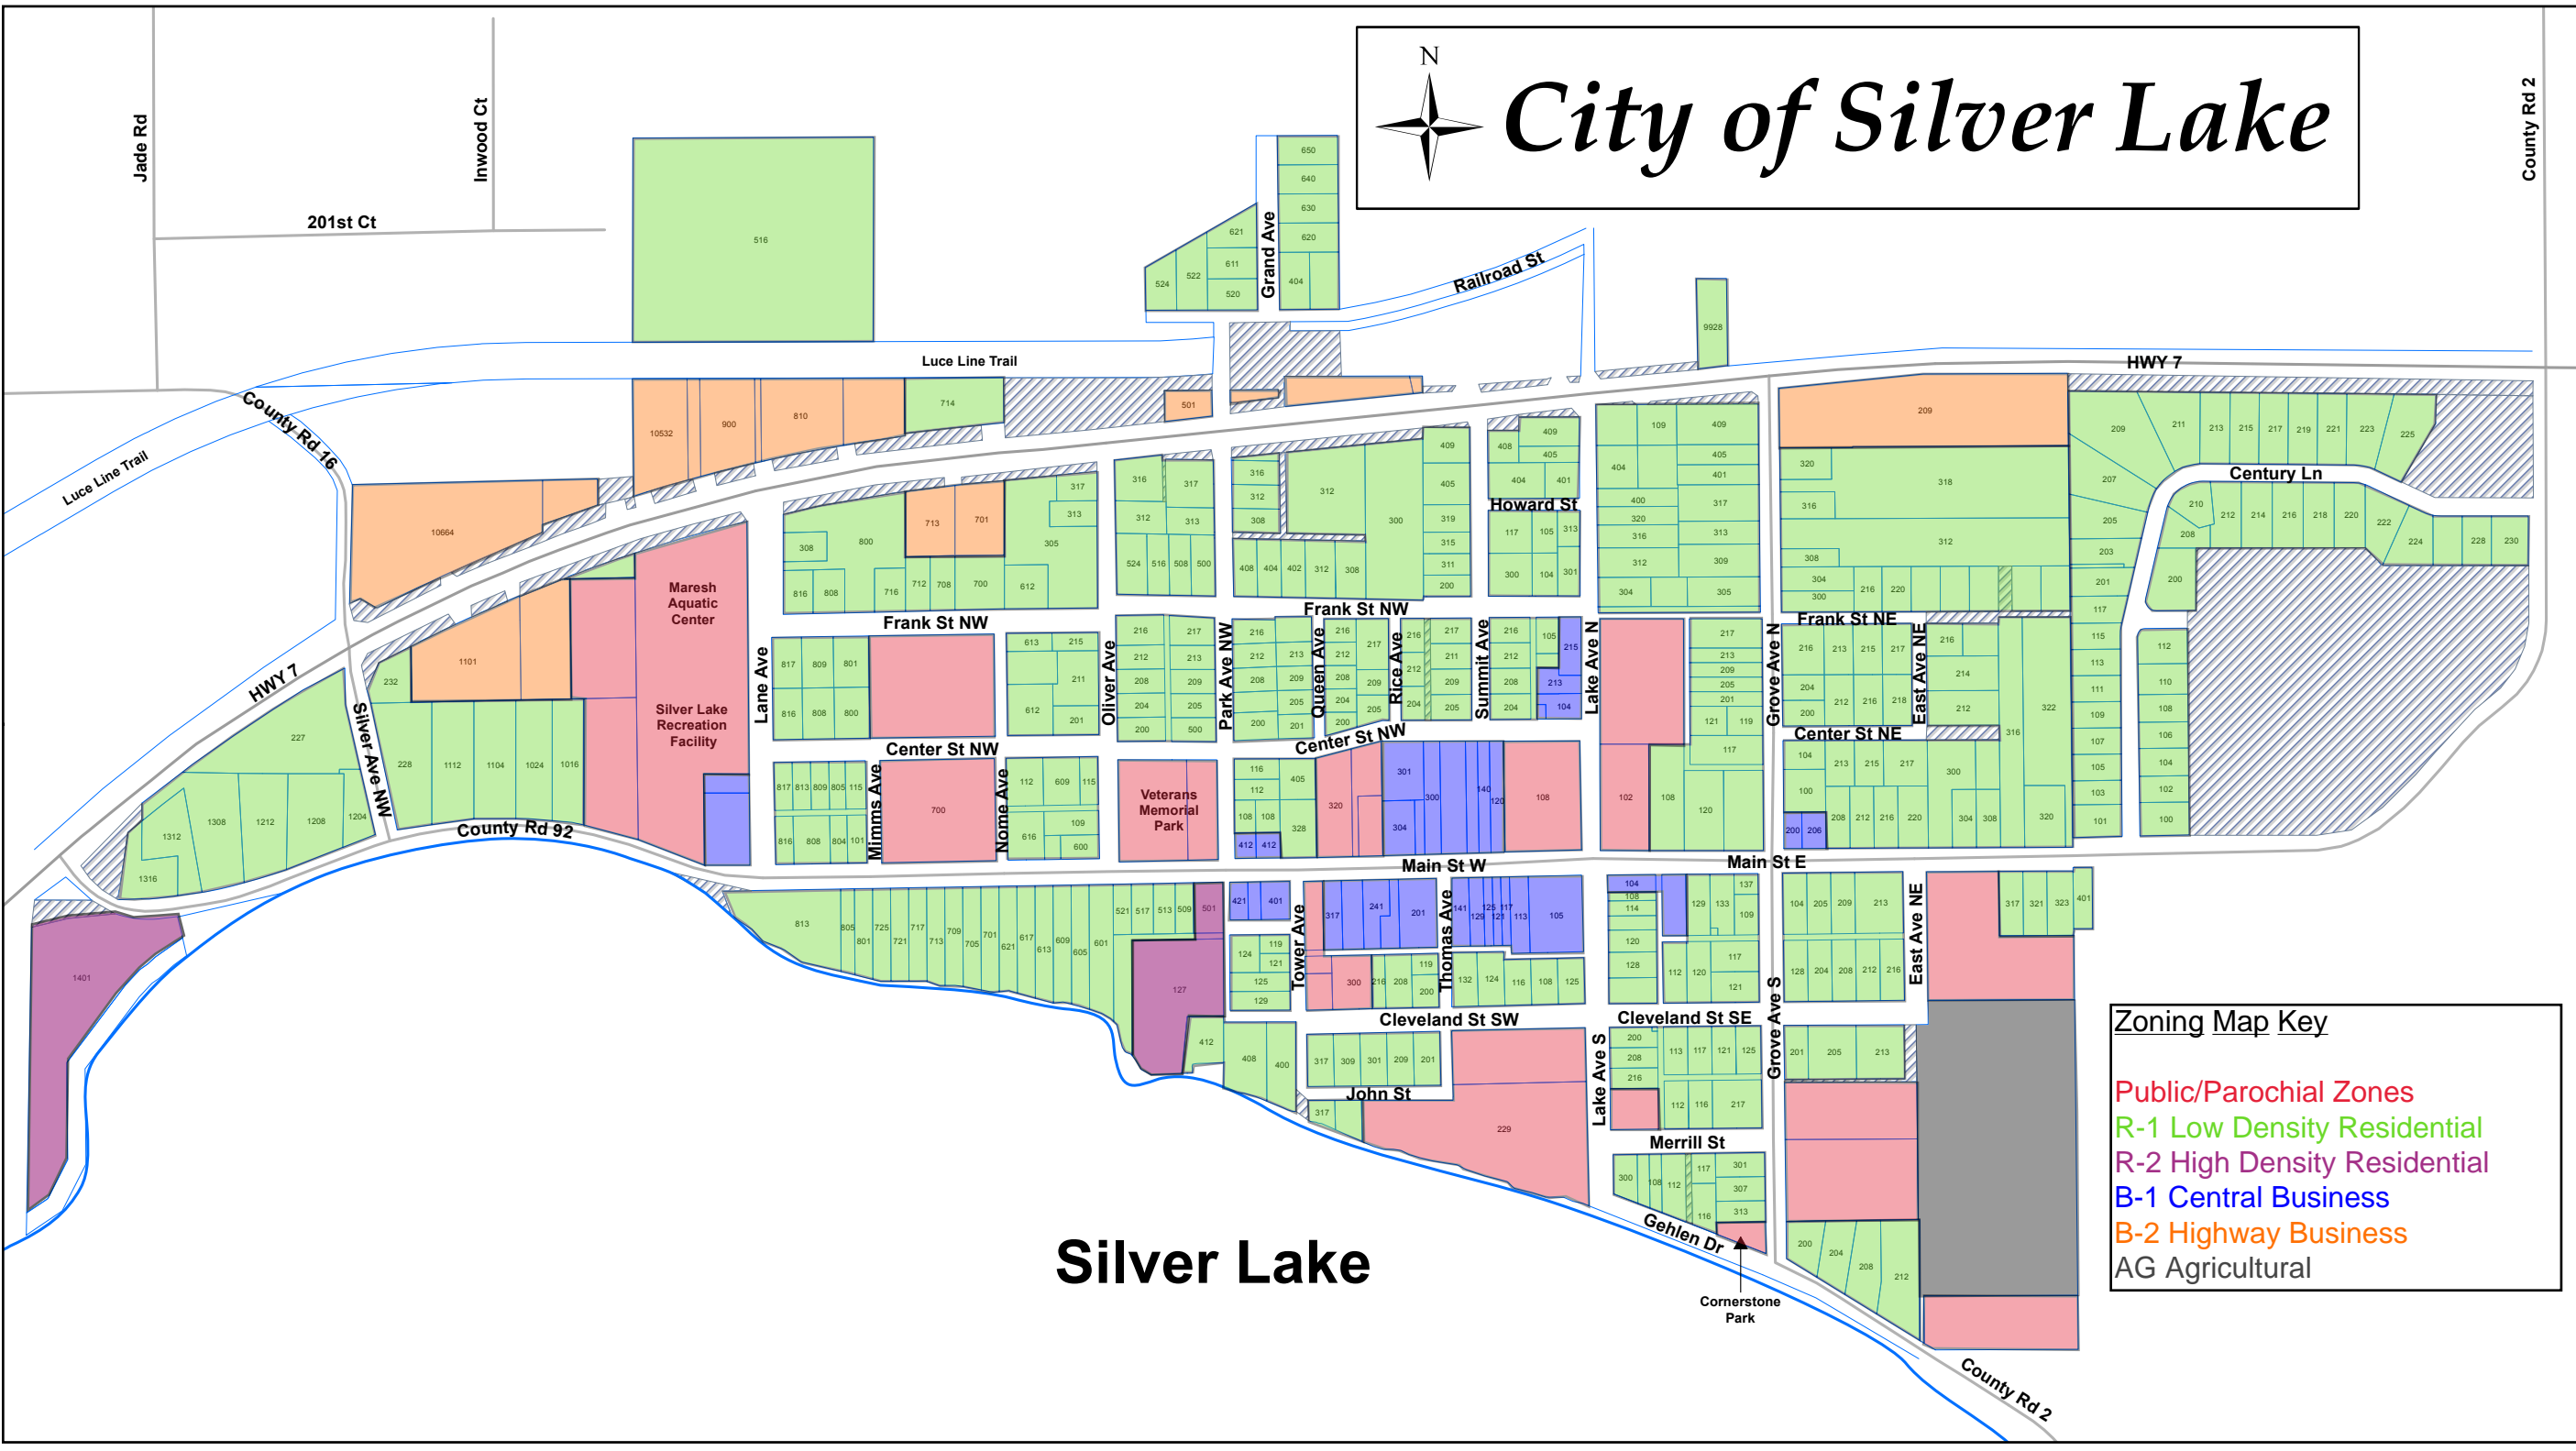

City of Silver Lake

**Zoning Map Key**

- Public/Parochial Zones
- R-1 Low Density Residential
- R-2 High Density Residential
- B-1 Central Business
- B-2 Highway Business
- AG Agricultural

Silver Lake

Cornerstone Park

County Rd 2